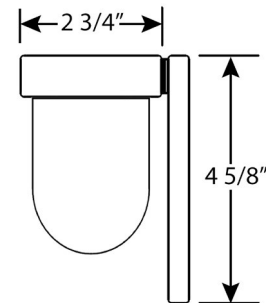

Fabric Covered Large Cassette

Product Information - Somfy Battery Operated Series

Size Standards

- Cassettes - Page 4
- Board Mounted - Page 4
- Modernaire - Page 5
- Couplitaire - Page 5

Battery and Rechargeable Motorization	Allure Transitional Shades				
	Minimum Width	Maximum Width	Minimum Height	Maximum Height	Maximum Sq.Ft.
System II	16"	102"	12"	120"	64
R28 WireFree	26"	102"	12"	120"	64
Sonesse 30 WireFree	27"	102"	12"	120"	80
Ultra 30 WireFree	31"	102"	12"	120"	80