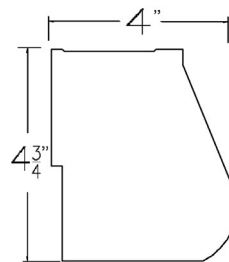

Continuous Bead Chain Drops

Shade Length	Drop	Shade Length	Drop
Up to 22"	12"	66 1/16" - 78"	60"
22 1/16" - 30"	18"	78 1/16" - 90"	72"
30 1/16" - 42"	24"		
42 1/16" - 54"	36"		
54 1/16" - 66"	48"		

Options

- [No Charge Options and Availability - Page 7](#)
- [Surcharge Options and Availability - Page 7](#)
- [Design Option Details - Page 38-39](#)
- [Exclusions: Page 7, Inside Mount](#)

Ordering Notes

- Available as Outside Mount Only
- To price, add the Allure fabric base price to the Sundown fabric surcharge.

Caution

- When transitioning from light-filtering to room-darkening fabric, the bottom rail will drop below the ordered length. Once completely lowered, the bottom rail will raise back to its ordered length. The extra drop experienced during transition can distort and damage the fabric if the bottom rail hits the window sill.
- Fabric Covered Sundown Cassette - Will have sheer and solid fabric layered to create a unique appearance (See photo below). Therefore a Small Cassette and Sundown cassette will not have the same appearance within a room.

Pricing

- [Pages 10-18](#)
- To price, add Sundown Surcharge ([page 19](#)) to base price charts.

Shade Operation

Pull on the back of the chain to lower the shade. Once the shade reaches the full length, the view can be adjusted. Continue pulling until the Sundown material is exposed. The view can be adjusted to show all or part of the Sundown material by pulling on front of beaded chain.

Sundown Cassette