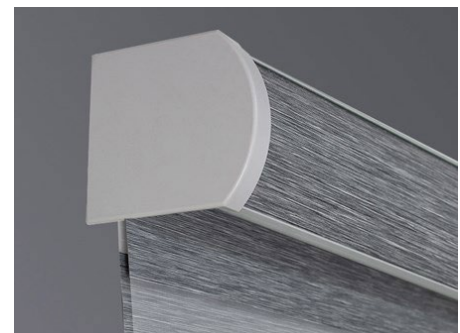

Large Cassette