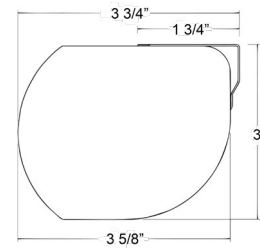

Available in: White, Vanilla, Brushed Nickel, Bronze and Black