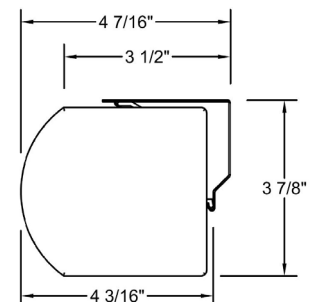

Available in: White, Vanilla, Brushed Nickel, Bronze and Black