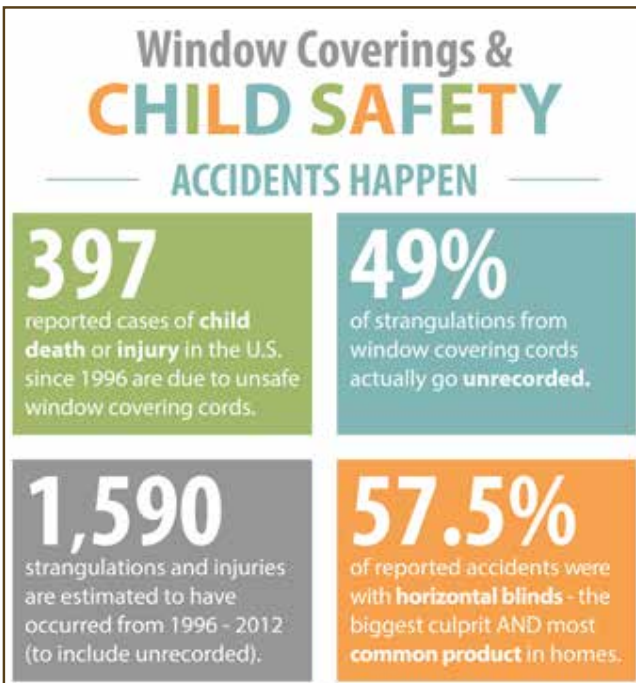

Prices subject to change without notice

888-523-2611
262-524-1007 (fax)

CHILD SAFETY

It's your first priority, but child and pet safety is often the last thing you think about when choosing window coverings. Did you know that the most common window products in homes are not child safe? Those horizontal blinds that were there when you moved in are a potential strangulation hazard for your little ones. As our infographic shows, accidents still happen with those long cords.

BEST FOR KIDS™ CERTIFICATION PROGRAM

The Best for Kids™ certification label makes it easy for parents and caregivers to identify products that are best suited for their home.

To become certified, Lafayette Interior Fashions must meet the specified program criteria and submit their window covering products to a designated third party testing laboratory. To pass the tests, the products may not have: