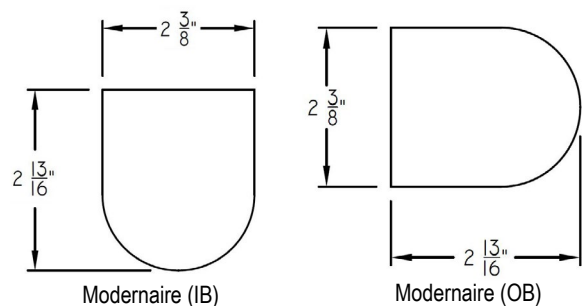

Pricing

- [Pages 10-18](#)