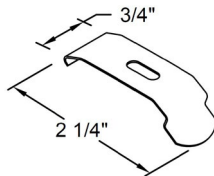

Modernaire Bracket

Item # 80-20053-11