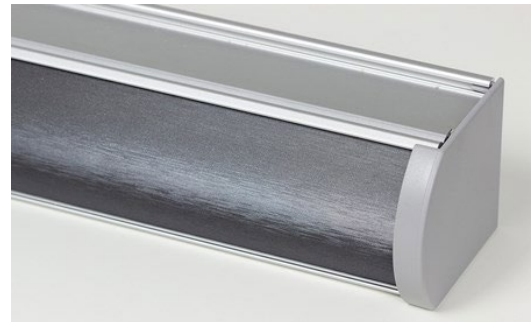

Majesty Valance
4 1/2" height
5/8" thick

Noble Valance
4 5/8" height
1/2" thick

Mixed Metal Designer Accents

- The face of the cassette or Sure-Lift cassette can be covered with one of the six Designer Accent materials. The bottom rail is not wrapped with the accent fabric.
- Available for Small and Large Cassette, Sundown, Sure-Lift, Accu-Rise and motorized systems.
- Maximum width 120".
- For 2-on-1 Headrail use overall width to price.
- Hardware is color-coordinated to Allure material unless specified.
- Colors available: Brushed Sterling, Brushed Titanium, Brushed Graphite, Bronze Shimmer, Radiant Cashmere, and Bronze Pearl. Samples are available using MySwatch