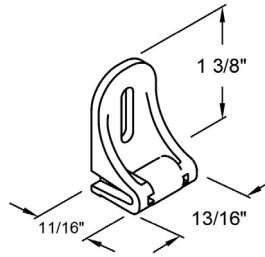

Measuring & Installation Information

Small, Large, Modern Cassette, & Accu-Rise Brackets

Small Cassette, Accu-Rise - Item # 80-30053-XX

Colors: 03 Black, 09 Vanilla, 11 White, 38 Bronze, 53 Sierra Tan, 90 Bright Zinc.
Large Cassette - Item # 100-37000-82

Magnetic Hold Downs

- Metal is inserted at the ends of the bottom rail and hold down magnets are attached to the window frame to hold the bottom rail in place when the shade is lowered.

Item # 15-9108

Sundown Bracket

Item # 80-45053-00

Couplitaire Bracket

Item # PT-SV32

Optional Hold Downs

- Metal is inserted at the ends of the bottom rail and hold down magnets are attached to the window frame to hold the bottom rail in place when the shade is lowered.

Item # 80-37053-xx

03-Black, 09-Vanilla, 11-White, 38-Bronze

Sure-Lift Bracket

Item # 90-37000-82

Modernaire Bracket

Item # 80-20053-11

Bottom Rail

- The shape is designed to keep the two fabric layers closer together as they move through the bottom rail.

Visionaire Bracket

Item # 80-60053-00

Optional Extension Bracket

Item # PT-SV32

Item # PT-SV30

2 3/4" PROJECTION BRACKET
OR
3 5/8" PROJECTION BRACKET

Cord Tension Lock

- Standard on all Allure shades with Clutch system.
- Must be secured to the wall to provide the necessary tension for the shade to operate.
- Available in white, vanilla, black, brown, clear, or gray. Will coordinate with the fabric color.

Optional Spacer Block

Item # SP-31

Button Catch for Arch

Receiver - Item # B0-07000-034

Catch - Item # 702664

Screw - Item TFP-04051-034

P Clip Safety Tensioner

- An option in place of a cord tension lock. The clear P-Clip has a torsion spring that will open the tensioner and prevents the chain from sliding through it. The tensioner will then render the shade partially inoperable if it is loose from the wall.