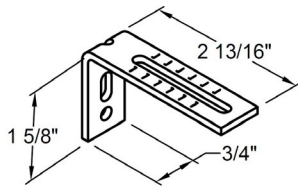

Item # 15-9108

Sundown Bracket

Item # 80-45053-00

Couplitaire Bracket

Item # PT-SV32

Optional Hold Downs

- Metal is inserted at the ends of the bottom rail and hold down magnets are attached to the window frame to hold the bottom rail in place when the shade is lowered.