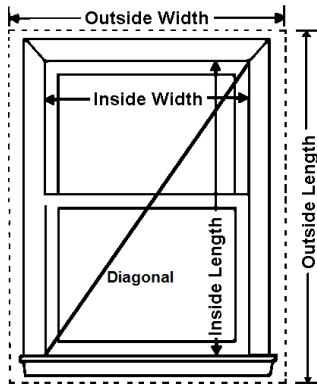

Measuring & Installation Information

Best Practices for Measuring

- Always use a steel tape or a metal ruler for measuring.
- Always measure every window even though they look the same.
- Check for obstructions that could affect operation of the shade.
- For Inside Mount (jamb to jamb in a window or door, wall to wall in a room), give exact inside to inside width measurements, and top to bottom length measurements of the area to be covered.
- Measure the width in at least three places and specify the narrowest width.
- Measure the length in at least three places and specify the shortest length.
- Take two diagonal measurements. If there is a greater than 3/8" difference in diagonal measurements, outside mount is strongly recommended to avoid irregular light gaps.
- For Outside Mount, measure the exact width and height of the area to be covered.

Measuring for Allure Shades

- All shade pricing is based on the width and the window opening height. Orders are accepted for inside or outside dimensions, to the nearest 1/16".
- It is critical that the shade brackets be mounted so that the shade is level when installed.
- For an Inside Mount, measure the exact width between the jambs (inside) where the shade is to be mounted. If the end caps are not tightly secured it is possible the shade will not fit in the opening.
- For an Outside Mount, we recommend that the brackets be placed to allow a minimum of 1 1/2" to 2" overlap on each side of the casement. Measure between the point where the brackets are to be placed and specify that as an outside width.
- For Length, measure the full length of the window opening from the top frame to the lower sill to determine your window length.

General Advisories

Please examine all merchandise and packages for accuracy and make sure all parts, brackets, etc. are included **before** sending them to be installed. While we constantly strive to make sure each order is exact and complete, we do occasionally make mistakes, and **we cannot be responsible for trip charges or reinstallation charges. Repairs or remakes must be requested within 30 days of invoice date.**

Allure Care & Cleaning

The operating system of the Allure Transitional Shade dusts the fabric when the panel is rotated thereby reducing the care necessary for the shade. The shade can be feather dusted or vacuumed at a low setting. Allure fabrics are primarily Polyester. Spots can be cleaned with a damp sponge and mild soap. To avoid discoloration, do not use chemical cleaners. Ultrasonic cleaning is not recommended.

Palladian Window Shelf

- Double beaded hardwood shelf designed to mount horizontally in arched or angled openings to serve as divider and mounting surface for any window fashions product
- Allows area above shelf to be covered differently or uncovered
- Finishes available from Woodland Harvest or Heartland Woods
- Palladian shelf has a 1/32" per foot tolerance for warpage
- Inside Mount Applications only

Size Standards

- Height: 1 1/2"
- Depth: 4" (Can be cut down to 2" minimum upon request)
- Maximum Length: 8'

Ordering Notes

- Must be installed below the radius of window as routed ends are square
- Specify exact width from jamb to jamb. A 1/16" deduction will be taken by Lafayette
- Ordered separate from Allure Shade (Priced by lineal foot - round up from exact width to next highest lineal foot)
- Exclusions: Outside mount applications