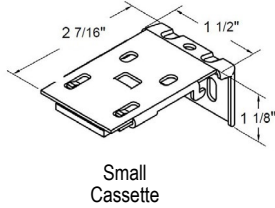

Measuring & Installation Information

Small, Large, Modern Cassette, & Accu-Rise Brackets

Small Cassette, Accu-Rise - Item # 80-30053-XX

Colors: 03 Black, 09 Vanilla, 11 White, 38 Bronze, 53 Sierra Tan, 90 Bright Zinc.
Large Cassette - Item # 100-37000-82