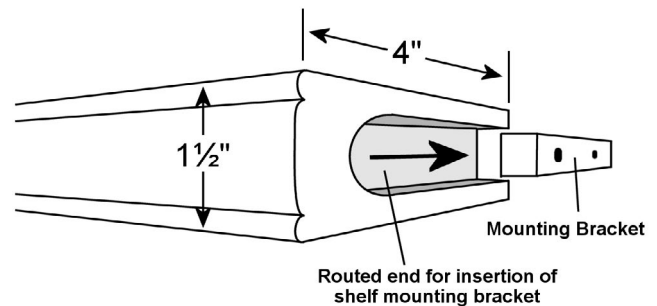

Oeko-Tex™ Rating for Mirage Fabric

The Oeko-Tex Standard 100 provides the textile and clothing industry with a globally uniform standard for the objective assessment of harmful substances. Raw materials, intermediate and end products at all stages of processing throughout the manufacturing chain, including accessories, are tested and certified. Certification is obtained by application in writing from the manufacturer to one of the authorized test institutes or official offices around the globe. The samples submitted are tested exclusively in the member institutes in Europe and Japan in order to ensure a consistently high level of testing. The mark "Confidence in Textiles - Test for harmful substances according to Oeko-Tex Standard 100" states that the marked product fulfills the conditions specified in this standard, are under the supervision of an institute belonging to the International Association for Research and Testing in the field of Textile Ecology (Oeko-Tex). The mark is not a quality label. The mark relates only to the as-produced state of the textile and says nothing about other properties of the product such as e.g. fitness for use, reaction to cleaning processes, physiological behaviour in respect to clothing, properties relating to use in buildings, burning behaviour etc.

Flame Retardant (FR) Coating or Antimicrobial

- A flame retardant or antimicrobial coating is available for Allure fabrics without these inherent properties. The shade is fabricated then sent to an external facility for the flame coating or antimicrobial process. Allow four to six weeks extra delivery time for this service. Standard shipping is included. Call for quote on flame retardant or antimicrobial coating.