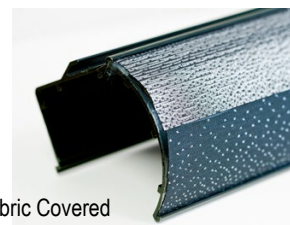

Pricing

- [Pages - 10-18](#)

Shade Operation

The transition of light is created with dual layers of fabric alternating between sheer and semi-opaque or opaque horizontal fabric vanes. As the fabric moves the layers bypass on the window creating different levels of light-filtering options. You can raise and lower your shades while still controlling the amount of light and your view.

Small Cassette

Large Cassette

Fabric Covered Large Cassette

Available in: White, Vanilla, Brushed Nickel, Bronze and Black

Product Information - Board Mounted

Product Features

- Board Mounted Shade with Fabric Wrapped Valance is wrapped in shade material
- 4 5/8" high valance, fabric has velcro attachment to the board.
- 2 3/4" returns (measured from the back of valance) unless specified