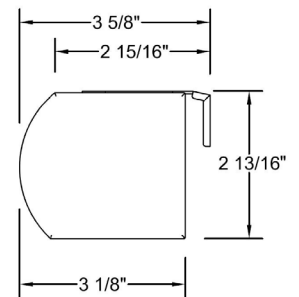

Large Cassette