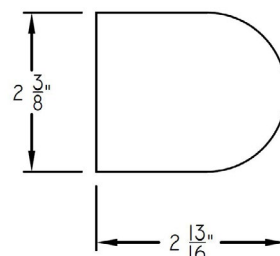

Pricing

- Pages - 10-18

Accu-Rise Handle

Small Cassette

Board Mounted

Modernaire (OB)

Modernaire (IB)

Product Information - Sure-Lift Retractable Pull System V2.0