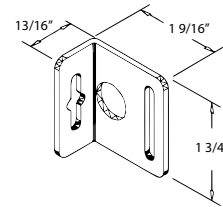

Visionaire Bracket

Item # 80-60053-00

Optional Extension Bracket

Item # PT-SV32

Item # PT-SV30

2 3/4" PROJECTION BRACKET
OR
3 5/8" PROJECTION BRACKET

Cord Tension Lock

- Standard on all Allure shades with Clutch system.
- Must be secured to the wall to provide the necessary tension for the shade to operate.
- Available in white, vanilla, black, brown, clear, or gray. Will coordinate with the fabric color.