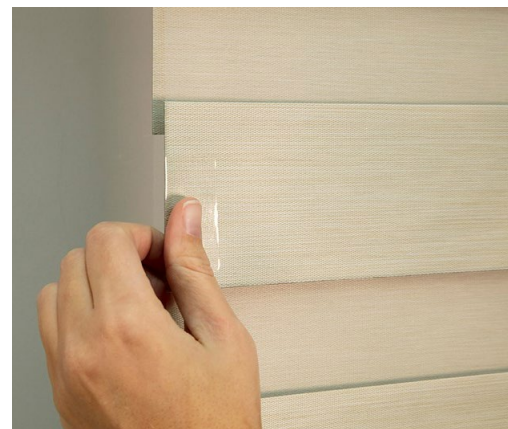

Product Information - Sidelight

Product Features

- Fits rectangular window openings
- **Tilt only**
- Color coordinated bottom rail and end caps
  [View Color Coordination](#)

Size Standards

- [Sidelight - Page 5](#)

Hardware Included

- [Installation Brackets - Page 40](#)

Options

- [No Charge Options and Availability - Page 7](#)
- [Surcharge Options and Availability - Page ?](#)
- [Design Option Details - Page 38-39](#)
- [Exclusions - Page 7](#)

Caution

Place the fabric preserving tab on the edge of a solid fabric vane at the optimal operation level of the shade. Always avoid direct contact with the fabric. Natural oils found in our skin can cause even clean hands to leave permanent stains on some fabrics.

Shade Operation

Transitional Shade sidelights are operated by gently pulling up or down on the fabric preserving tab placed on a solid fabric vane. Moving this tab up or down will cause the fabric to begin rotating around stationary rails mounted directly to the top and bottom of the sidelight. (See image below) Operation of the Sidelight Transitional Shade allows changes to the vane openness but will not change the overall width or height of the shade.

Pricing

- [Pages - 10-18](#)