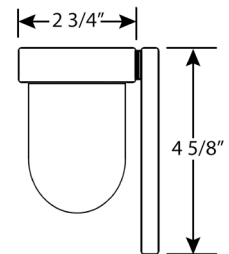

Pricing

- Pages - 10-18

Accu-Rise Handle

Small Cassette

Board Mounted

Modernaire (OB)

Modernaire (IB)

Product Information - Sure-Lift Retractable Pull System V2.0