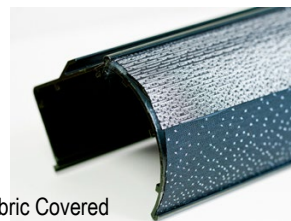

Pricing

- [Pages - 10-18](#)

Shade Operation

The transition of light is created with dual layers of fabric alternating between sheer and semi-opaque or opaque horizontal fabric vanes. As the fabric moves, the layers bypass on the window creating different levels of light-filtering options. You can raise and lower your shades while still controlling the amount of light and your view.