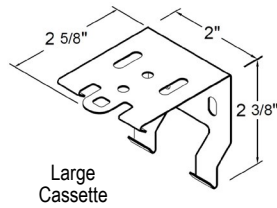

Large Cassette

Magnetic Hold Downs

- Metal is inserted at the ends of the bottom rail and hold down magnets are attached to the window frame to hold the bottom rail in place when the shade is lowered.

Item # 15-9108