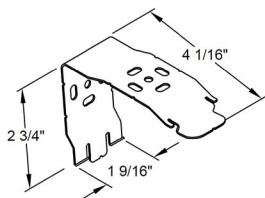

Visionaire Bracket

Item # 80-60053-00