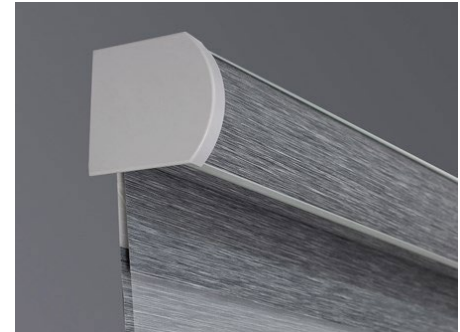

Pricing

- [Pages - 10-18](#)

Shade Operation

The transition of light is created with dual layers of fabric alternating between sheer and semi-opaque or opaque horizontal fabric vanes. As the fabric moves the layers bypass on the window creating different levels of light-filtering options. You can raise and lower your shades while still controlling the amount of light and your view.