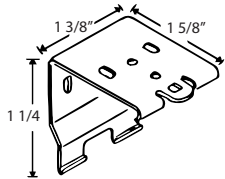

Sure-Lift Bracket

Item # 90-37000-82