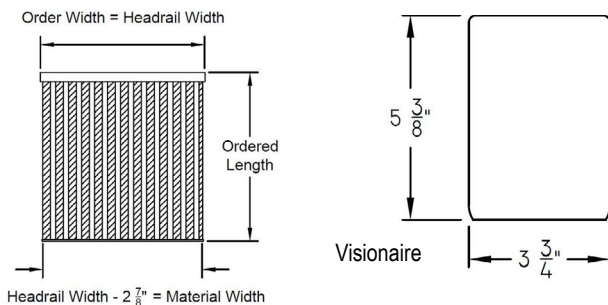

Size Standards

- [Visionaire - Page 5](#)

Important Child Safety Note

The revised American National Standard for Safety of Corded Window Covering products requires that shades with cord loops must be mounted with functioning cord tensioners that have not been modified from original specifications.

Hardware Included

- [Installation Brackets - Page 40](#)
- [Cord Tension Lock - Page 40](#)
- Cord Cleat

Continuous Bead Chain Drops

Shade Length	Drop	Shade Length	Drop
Up to 18"	12"	66 1/16" - 78"	60"
18 1/16" - 30"	18"	78 1/16" - 90"	72"
30 1/16" - 42"	24"	90 1/16" - 102"	84"
42 1/16" - 54"	36"	Over 102"	"96"
54 1/16" - 66"	48"		

• For inside mount - Chain length must be at least 6" shorter than ordered length to ensure proper tensioner installation.

Options

- [No Charge Options and Availability - Page 7](#)
- [Surcharge Options and Availability - Page 7](#)
- [Design Option Details - Page 38-39](#)
- [Exclusions - Page 7, Inside Mount](#)

Ordering Notes

- **Important:** Order at least 3" to 6" wider than window opening

Caution

- Vertical Vane Alignment - Full solid vane on both ends of shade may not be guaranteed.
- Fabric Covered Headrail - On certain fabrics ([see page 3](#)), headrail will have sheer and solid fabric layered to create a unique appearance.

Pricing

- [Page 21](#)

Shade Operation

The transition of light is created with dual panels of fabric alternating between sheer and semi-opaque or opaque vertical fabric vanes. As the panels move, the layers bypass on the window creating different levels of light-filtering options. You can raise and lower your shades while still controlling the amount of light and your view.