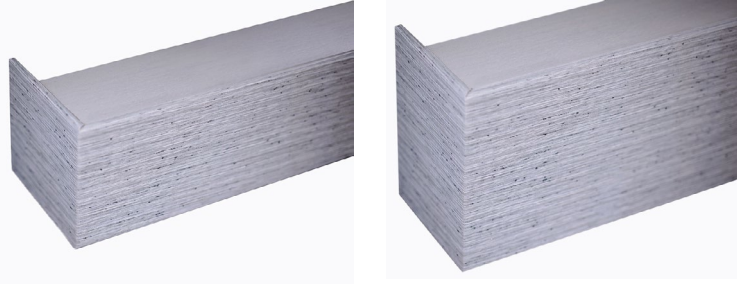

Design Options - Roller Shades - Valances and Metal Accents

Fabric Wrapped Valances

- A board wrapped in shade material, attached with velcro to a painted or stained color coordinated dust cover.
- 4 5/8" or 7" valance, fabric has velcro attachment to the board.
- Maximum width of valance is fabric width. Valances over 95" will have a splice.
- On certain fabrics, (See page 3) Fabric Wrapped Valance will have sheer and solid fabric layered to create a unique appearance.