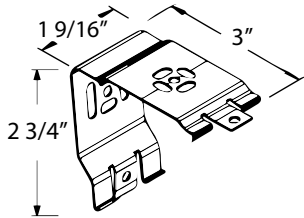

Sundown Bracket

Item # 80-45053-00