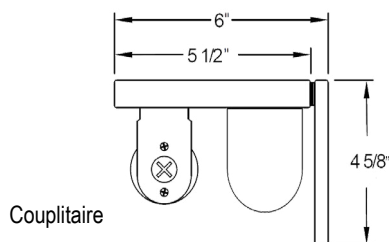

Ordering Notes

- [Vane Alignment](#) - **Must be requested at time of order. We can not guarantee vane alignment for more than 4 shades together.**
- To price, add the Allure fabric base price to the Couplitaire privacy fabric surcharge.
- Allure transitional shades will come set to stop in the closed position at ordered length.

Caution

- Fabric Covered Valance - Will have sheer and solid fabric layered to create a unique appearance - [See page 3](#)
- Maximum Width of Allure shade will be dependent on maximum width of [Privacy fabric (page 6)](#) selected. Maximum width will be the smaller width of the two selected.
- 2-On-1 Headrail applies to Allure Transitional shade only. Will have a single privacy shade so max width will still apply.
- For 2-On-1 headrail, controls must be on left and right side.

Pricing

- [Pages 10-18](#)
- To price, add Couplitaire Surcharge ([page 20](#)) to base price charts.
- **If both Allure Transitional Shade and Privacy Shade are to be motorized, surcharge is to be doubled.**

Shade Operation

The transition of light is created with dual layers of fabric alternating between sheer and semi-opaque or opaque horizontal fabric vanes. As the fabric moves the layers bypass on the window creating different levels of light-filtering options. You can raise and lower your shades while still controlling the amount of light and your view. The Cordless system is lowered by pulling shade or giving a slight tug to lift.