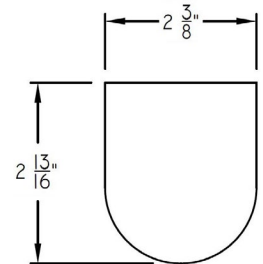

Pricing

- Pages - 10-18

Accu-Rise Handle

Small Cassette

Board Mounted

Modernaire (OB)

Modernaire (IB)

Product Information - Sure-Lift Retractable Pull System V2.0