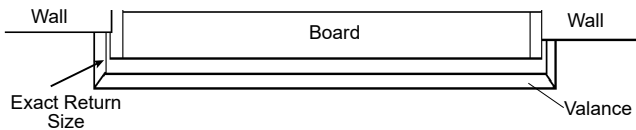

Fabric Wrapped Valances Returns

- **Exact Returns** - Return size can be specified to be oversized or undersized due to installation needs. Exact return size is measured from the back of the valance face to the end of the return.